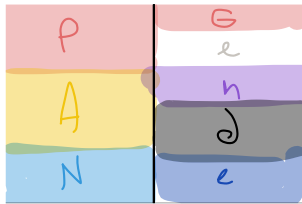

ADD UR FLAG!

i'm straight!
nx

@space_boy

+

Trans

Gay ♡

Bi

Bi-gender

monk
monk

@mr-dreyer

1.)  draw
a flag
or mine } ↑

2.) then show
to other people,

3.) more people
will add their
flags!